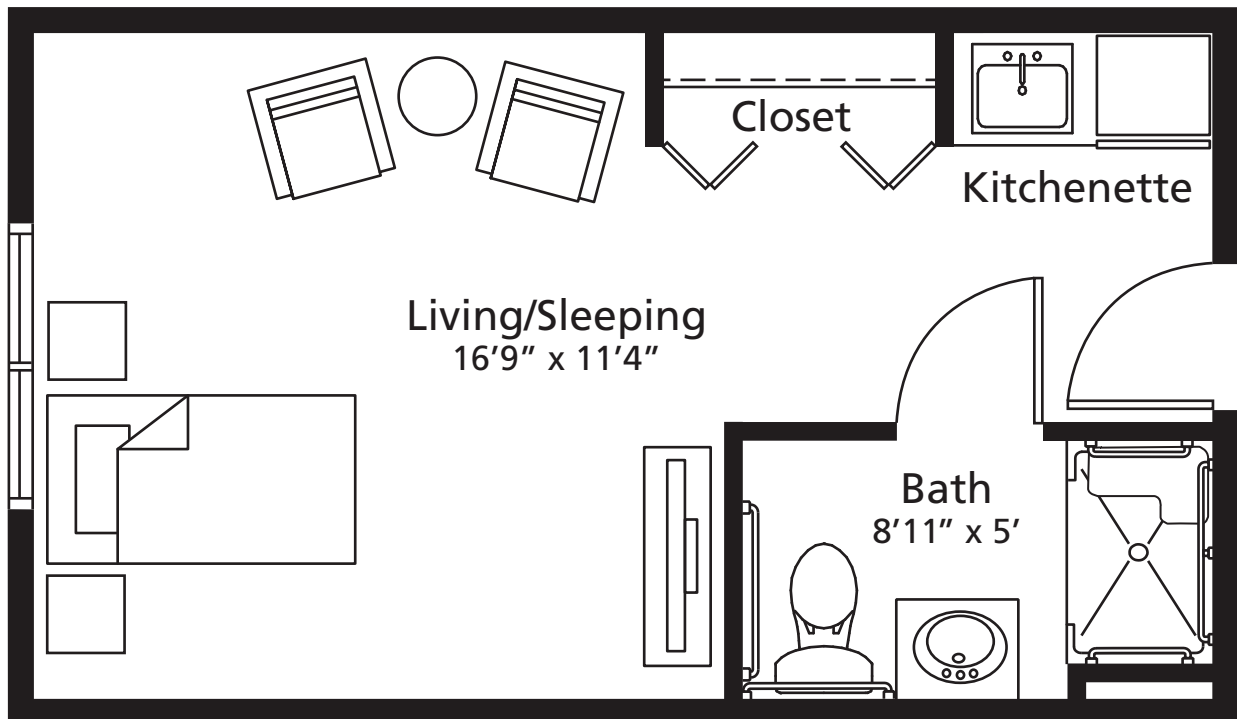

Studio Apartment

*Floor plan illustrations are approximate; actual dimensions and styles may vary.
Please inquire for current availability.*

To learn more or to schedule a visit, call 303-679-8777.

31383 Frost Way | Evergreen, CO 80439
(303) 679-8777 | www.elkrunassistedliving.com